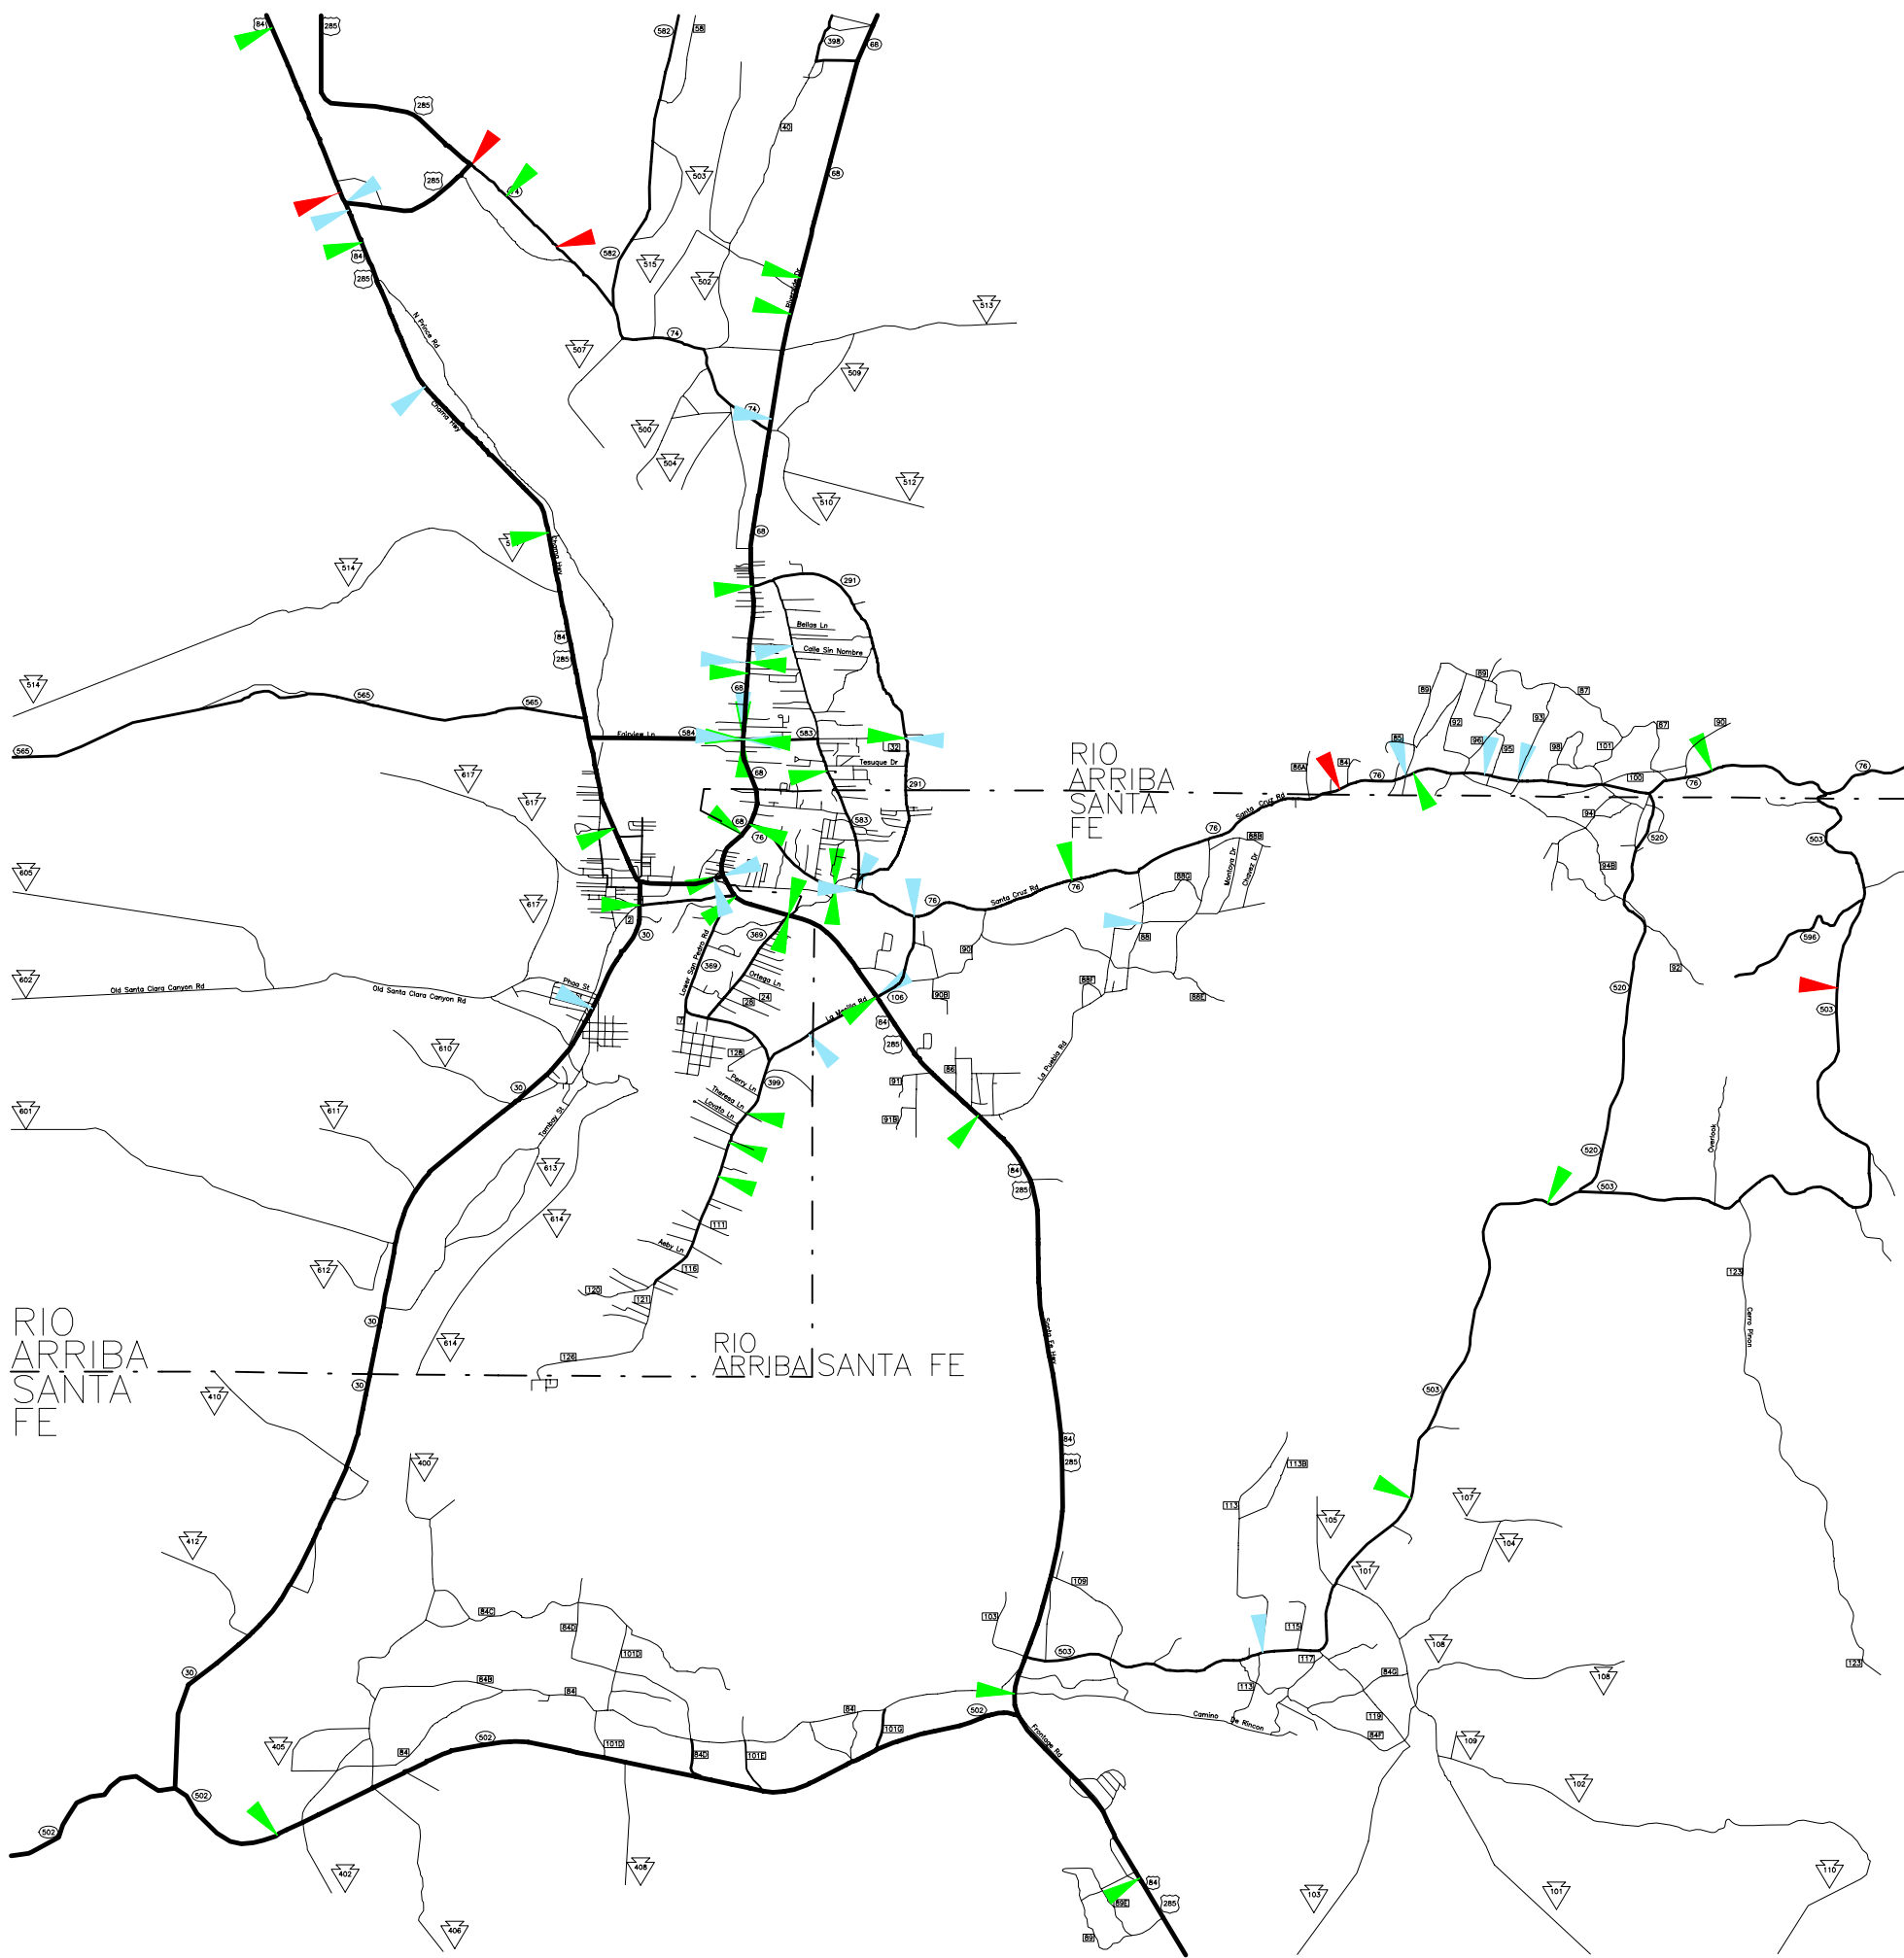

-- The Geographic Road Network Data Base --  
**2002 ALCOHOL CRASH LOCATIONS**  
**in Espanola Valley**  
 New Mexico State Highway System

	Fatal Crash Location (5)
	Injury Crash Location (39)
	PDO Crash Location (25)