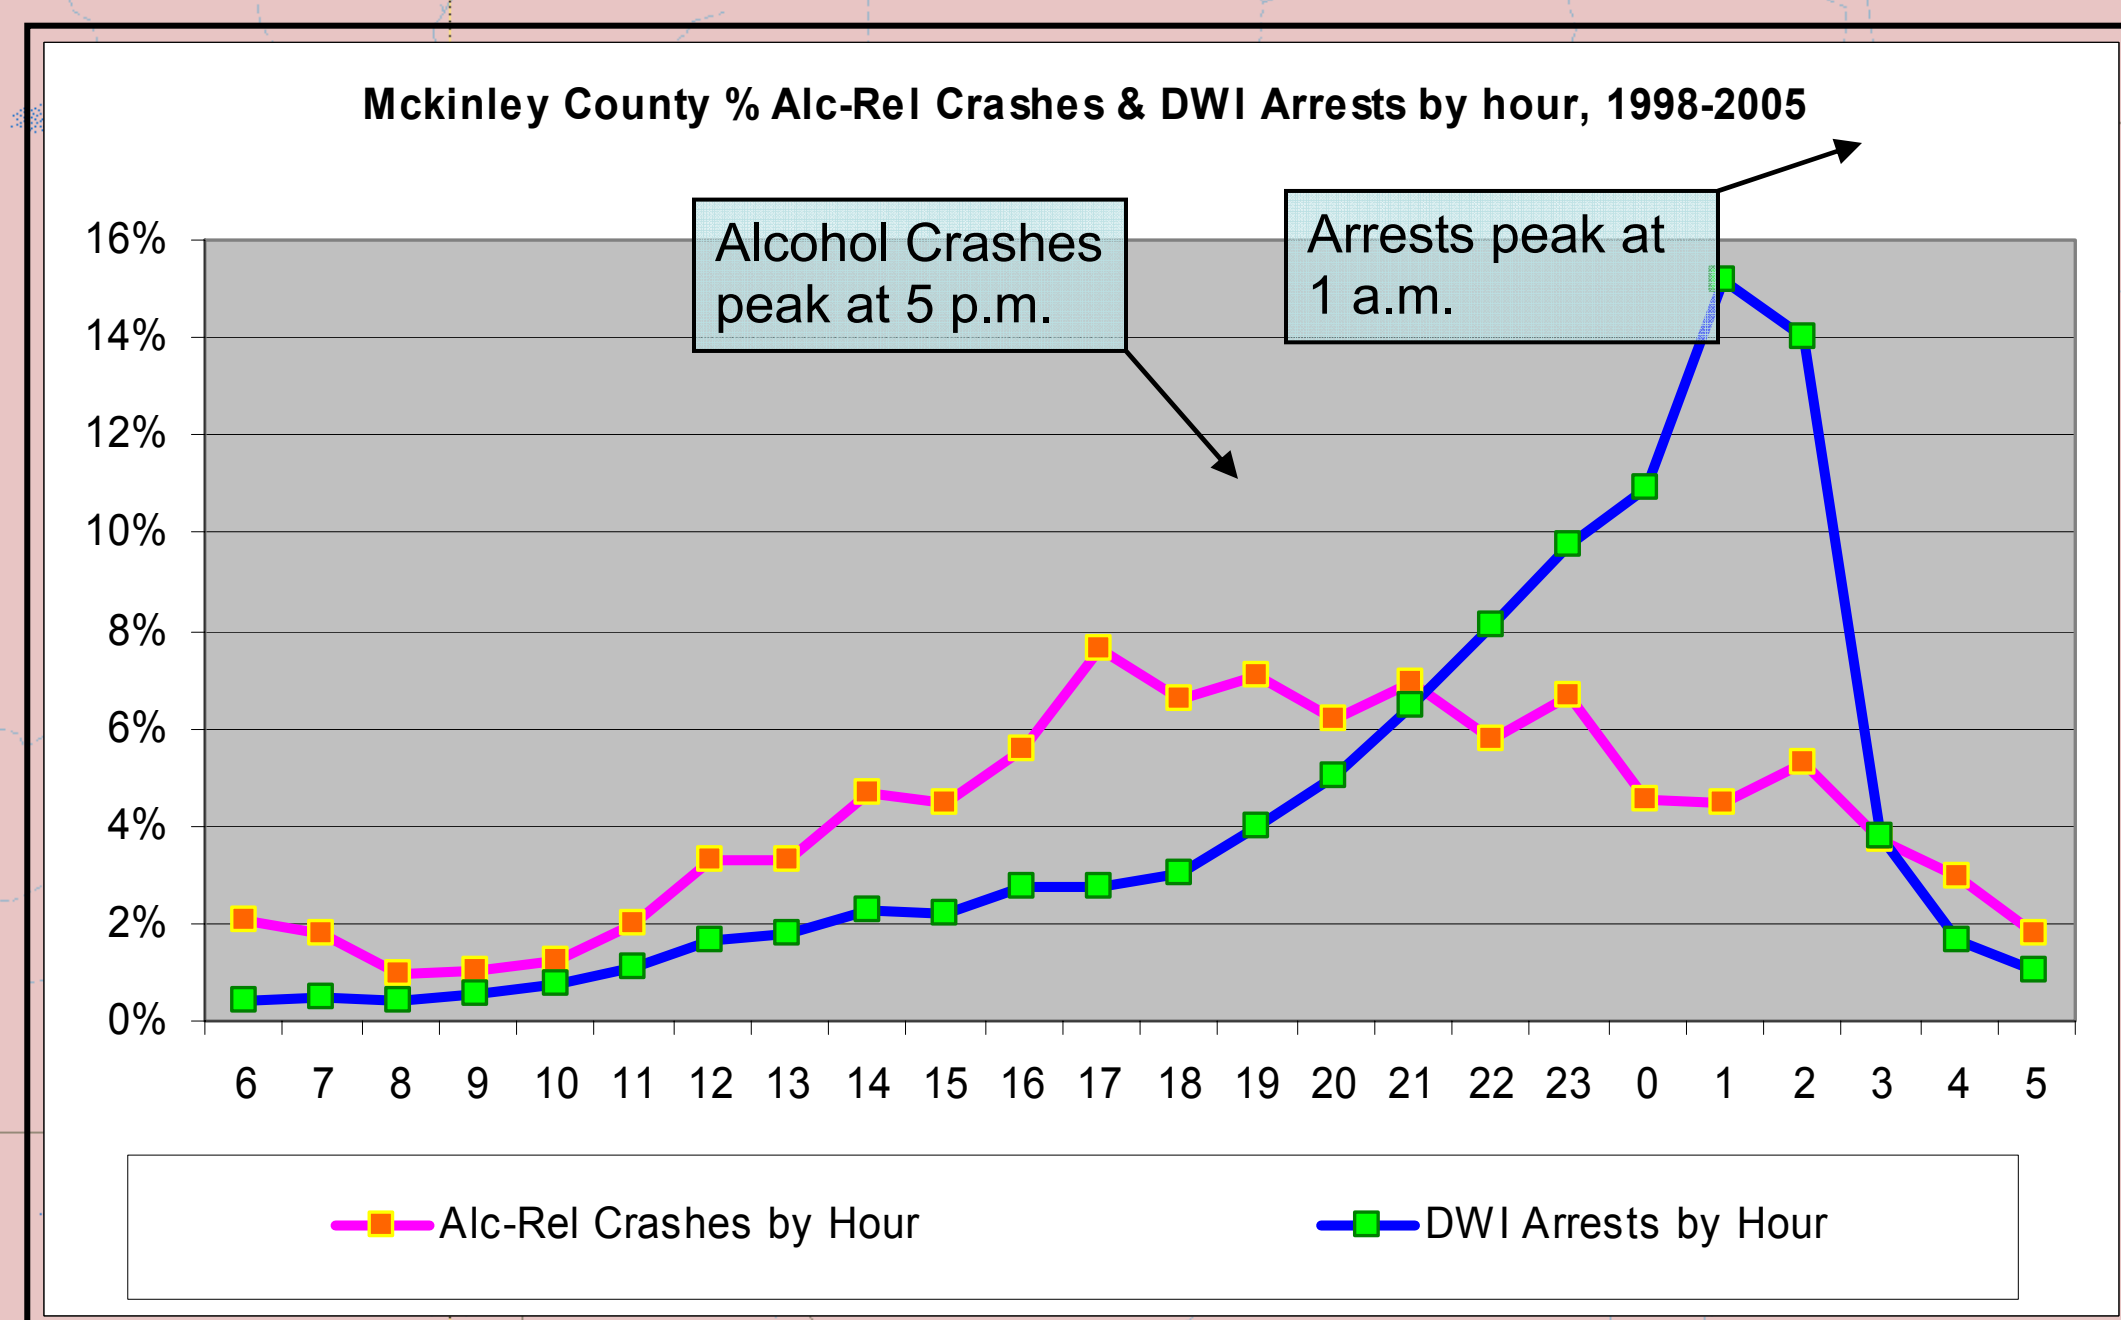

# 1998-2005 McKinley County Alcohol-Involved Crash Map and Related Data

### Map Legend

| Crash Category                  | % of alcohol-involved injuries |        |       |
|---------------------------------|--------------------------------|--------|-------|
|                                 | >35%                           | 17-35% | <17%  |
| Large circle<br>>24 injuries    | Red                            | Yellow | Green |
| Med. circle<br>7 to 24 injuries | Red                            | Yellow | Green |
| Small circle<br><7 injuries     | Red                            | Yellow | Green |

|               |  |
|---------------|--|
| Blue triangle | Residences with first arrest               |
| Red triangle  | Residences with previous or greater arrest |
| Blue square   | Alcohol Establishment                      |