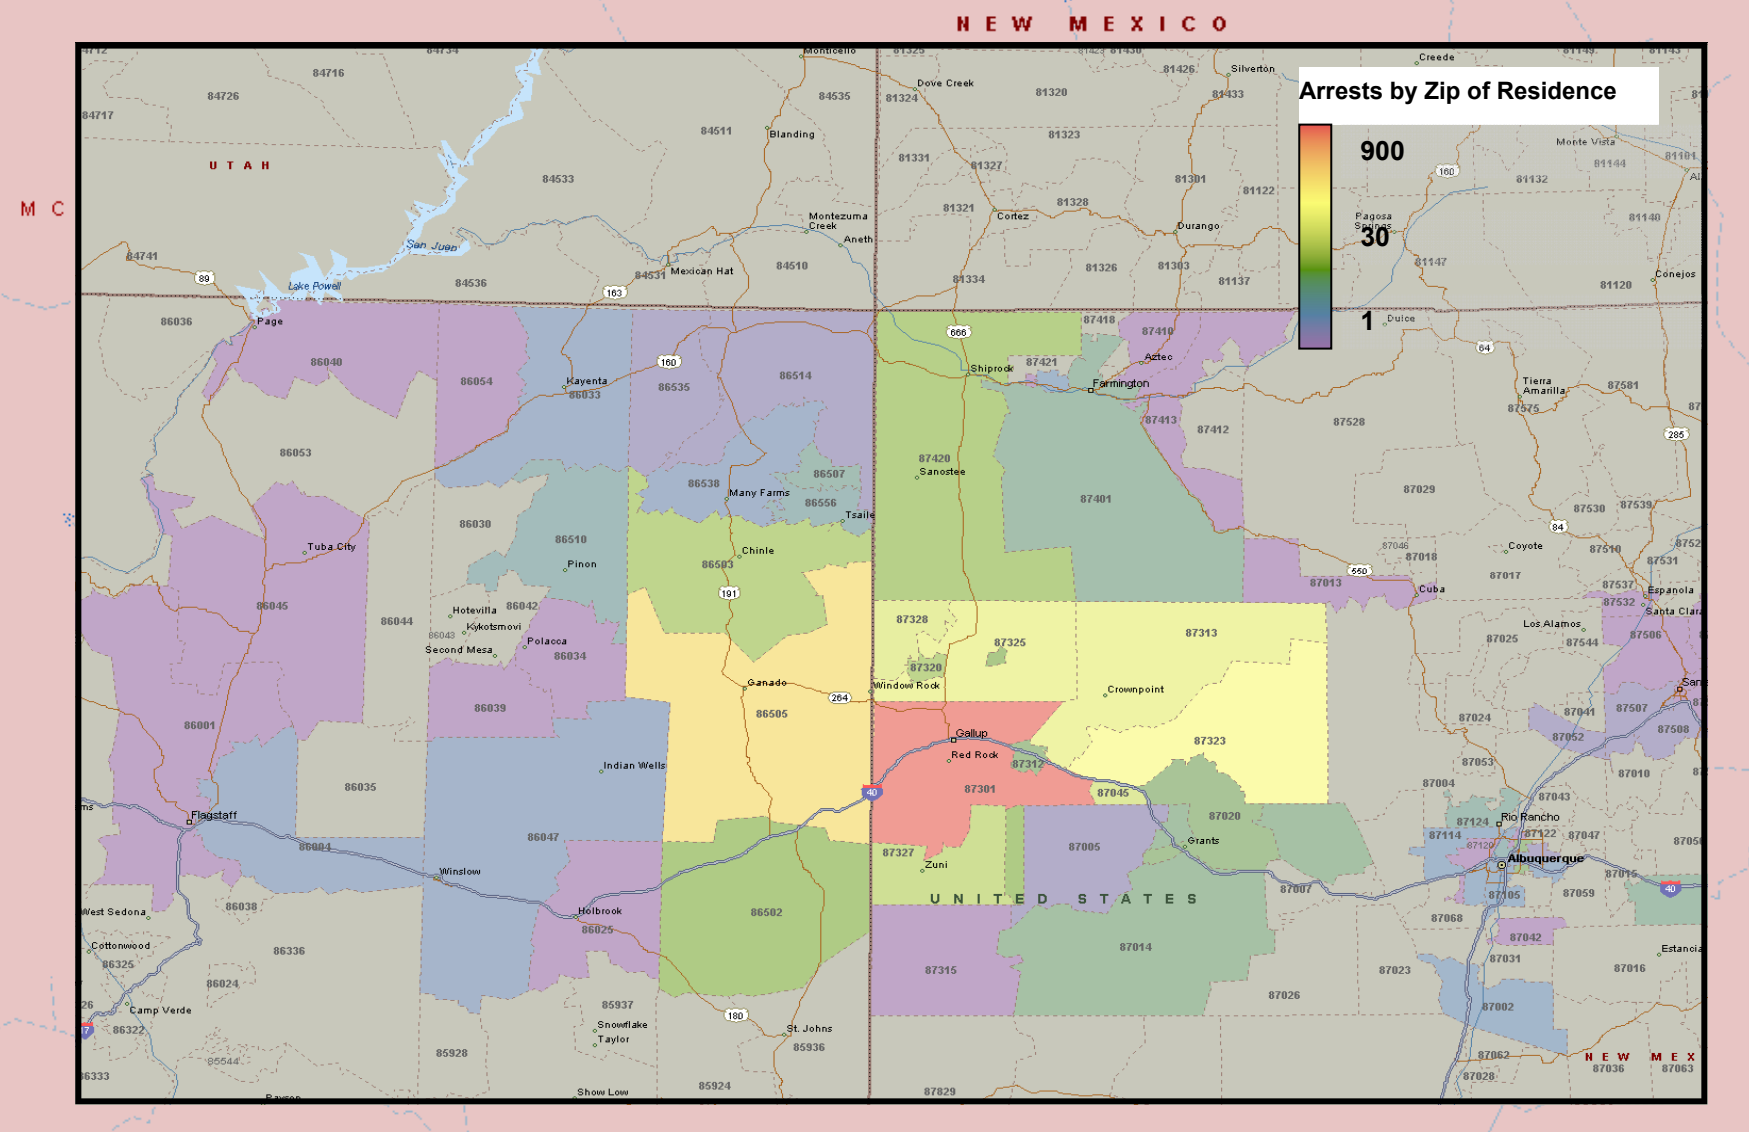

# 1998-2005 McKinley County Alcohol-Involved Crash Map and Related Data

### Map Legend

| Crash Category                  | % of alcohol-involved injuries |        |       |
|---------------------------------|--------------------------------|--------|-------|
|                                 | >35%                           | 17-35% | <17%  |
| Large circle<br>>24 injuries    | Red                            | Yellow | Green |
| Med. circle<br>7 to 24 injuries | Red                            | Yellow | Green |
| Small circle<br><7 injuries     | Red                            | Yellow | Green |

|               |  |
|---------------|--|
| Blue triangle | Residences with first arrest               |
| Red triangle  | Residences with previous or greater arrest |
| Blue square   | Alcohol Establishment                      |